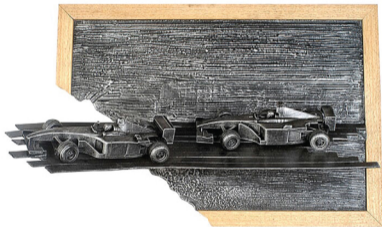

SNOOKER FRAME

| WWW.AUTOMOTIVELIFESTYLES.IN

F1 ART

FERRARI ART

LIVE F1

13.06.2009

13.06.2009

| WWW.AUTOMOTIVELIFESTYLES.IN

AUTOMOTIVE LIFESTYLES

BRONZE ENZO FERRARI

FERRARI FROM A BRICK WALL

| WWW.AUTOMOTIVELIFESTYLES.IN

FERRARI ART

AUTOMOTIVE LIFESTYLES

| WWW.AUTOMOTIVELIFESTYLES.IN

HARLEY DAVIDSON
LIMITED EDITION FRAME

HARLEY DAVIDSON BIKE - FRONT

PLAQUES

FERRARI ART

FERRARI WOODEN TABLE CLOCK

F1 EXPERIENCE

F1 ON TRACK

| WWW.AUTOMOTIVELIFESTYLES.IN

LIMITED EDITION HARLEY GAS TANK & MIRROR FRAME