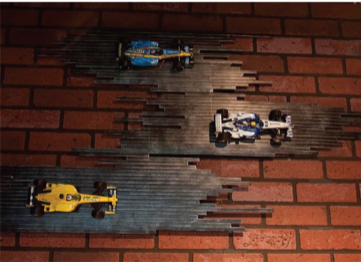

HARLEY DAVIDSON BIKE - FRONT

PLAQUES

FERRARI ART

FERRARI WOODEN TABLE CLOCK

F1 EXPERIENCE

F1 ON TRACK

| WWW.AUTOMOTIVELIFESTYLES.IN

LIMITED EDITION HARLEY GAS TANK & MIRROR FRAME