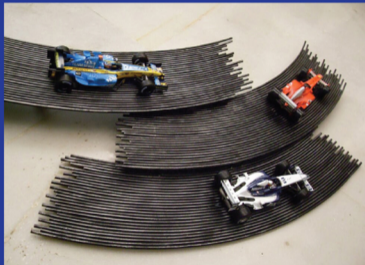

HARLEY DAVIDSON BIKE - FRONT

PLAQUES

FERRARI ART

FERRARI WOODEN TABLE CLOCK

F1 EXPERIENCE

F1 ON TRACK

| WWW.AUTOMOTIVELIFESTYLES.IN

LIMITED EDITION HARLEY GAS TANK & MIRROR FRAME

| WWW.AUTOMOTIVELIFESTYLES.IN

ROGER FEDERER PICTURE WITH RACKET & BALL

SCHMUIS ART

FERRARI CAR MODEL

| WWW.AUTOMOTIVELIFESTYLES.IN

DRINK DISPENSER

FERRARI ART

LAMBORGHINI CAR MODEL