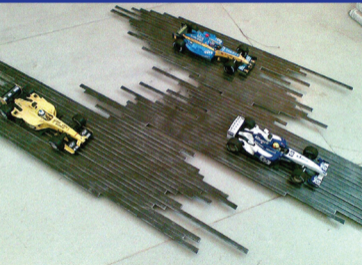

HARLEY DAVIDSON BIKE - FRONT

PLAQUES

FERRARI ART

FERRARI WOODEN TABLE CLOCK

F1 EXPERIENCE

F1 ON TRACK

| WWW.AUTOMOTIVELIFESTYLES.IN

LIMITED EDITION HARLEY GAS TANK & MIRROR FRAME

| WWW.AUTOMOTIVELIFESTYLES.IN

ROGER FEDERER PICTURE WITH RACKET & BALL

SCHMUIS ART

FERRARI CAR MODEL

| WWW.AUTOMOTIVELIFESTYLES.IN

DRINK DISPENSER

FERRARI ART

LAMBORGHINI CAR MODEL