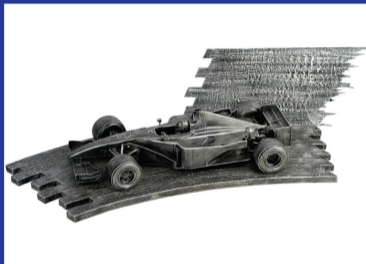

SNOOKER FRAME

| WWW.AUTOMOTIVELIFESTYLES.IN

F1 ART